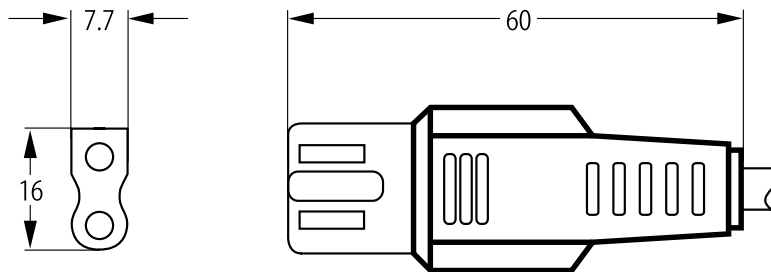

### Appliance connector for safety class II

2-pole connector, polarized

UL 817, CSA C22.2

7 A, 125 V~

### Technical drawing