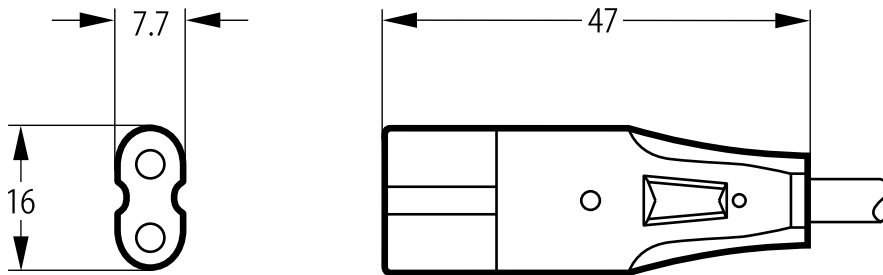

BizLink

TYPE CW4771

Appliance connector for safety class II

2-pole appliance connector

IEC 60320-1, SS C7, AS/NZS 3109.1, K60320-1

2.5 A, 250 V~

Technical drawing

Approvals

Suitable flexible cord types

H03VVH2-F	2 x 0.5	H03VVH2-F	2 x 0.75
H05VVH2-F	2 x 0.75	H03Z1Z1H2-F*	2 x 0.5
H03Z1Z1H2-F*	2 x 0.75	H05Z1Z1H2-F*	2 x 0.75
60227 IEC 52	2 x 0.5	60227 IEC 52	2 x 0.75
60227 IEC 53	2 x 0.75		