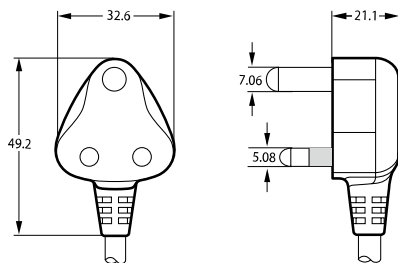

TYPE 3020 South Africa

Plug for safety class I + II

2-pole plug with/without earthing-contact

SANS 164-1

6 A, 250 V~

pins provided with insulating sleeves

Technical drawing

Approvals

Suitable flexible cord types

H03VVH2-F	2 x 0.75	H03V2V2H2-F	2 x 0.75
H05VVH2-F	2 x 0.75	H05VVH2-F	2 x 1
H05V2V2H2-F	2 x 0.75	H05V2V2H2-F	2 x 1
H03VV-F	3 G 0.75	H03V2V2-F	3 G 0.75
H05VV-F	3 G 0.75	H05V2V2-F	3 G 0.75
H05VV-F	3 G 1	H05V2V2-F	3 G 1