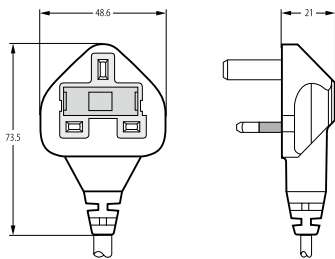

### Plug for safety class II

2-pole plug with fuse

BS 1363-1, ASTA Standard 121, SS 145-1

6 A/10 A/13 A, 250 V~

pins provided with insulating sleeves, nickel-plated

### Technical drawing