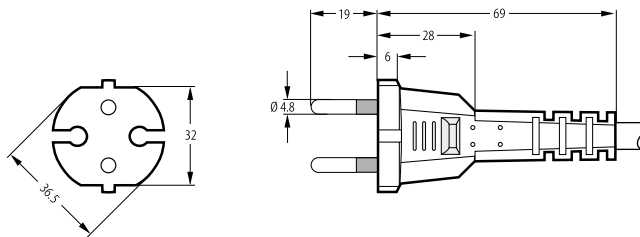

### Plug for safety class II

2-pole plug

KC 60884-1, KSC 8305

16 A, 250 V~

pins provided with insulating sleeves, nickel-plated

### Technical drawing