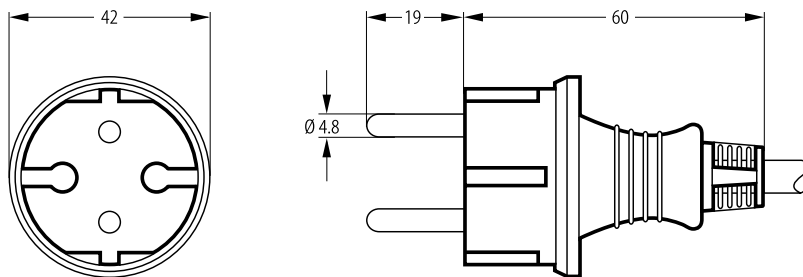

BizLink

TYPE 240

Plug for safety class II

2-pole contour plug, splash-proof IP44
IEC 60884-1, SS VII-CEE 7
16 A, 250 V~

Technical drawing

Approvals

Suitable flexible cord types

H03VV-F	2 x 0.75	H05VV-F	2 x 0.75
H05VV-F	2 x 1	H05VV-F	2 x 1.5
H05RR-F	2 x 0.75	H05RR-F	2 x 1
H05RN-F	2 x 0.75	H05RN-F	2 x 1
H07RN-F	2 x 1	H07RN-F	2 x 1.5
H05BQ-F	2 x 1	H07BQ-F	2 x 1
H07BQ-F	2 x 1.5		