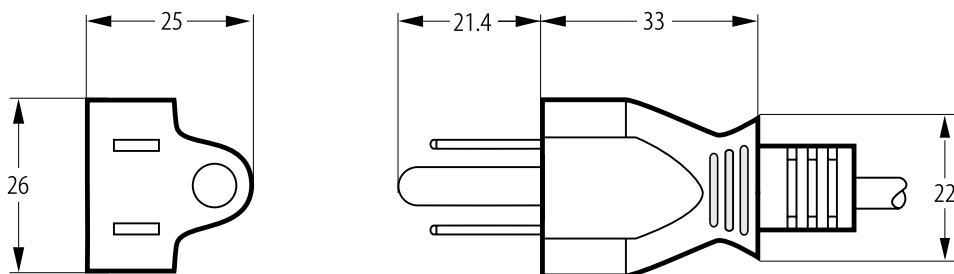

Technical drawing

Approvals

Suitable flexible cord types

SVT	18AWG/3C	SJT	18AWG/3C
SJTW	18AWG/3C	STOW	18AWG/3C