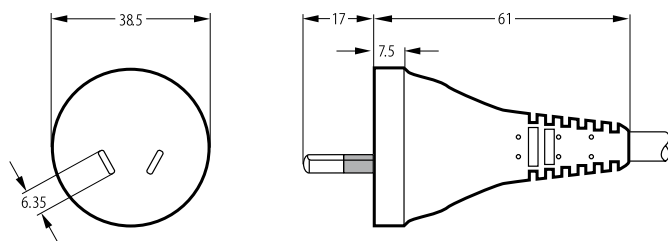

### Plug for safety class II

2-pole plug

AS/NZS 3112

7.5 A/10 A, 250 V~

pins provided with insulating sleeves, nickel-plated

### Technical drawing