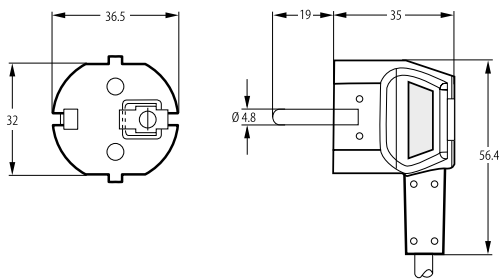

BizLink

TYPE CW3191 Indonesia

Plug for safety class I

2-pole plug with dual earthing-contacts, available with double insulation

SNI 04-3892

16 A, 250 V~

available with protection cap

solid metal pins, nickel-plated

Technical drawing

Approvals

Suitable flexible cord types

H05VV-F	3 G 0.75	H05VV-F	3 G 1
H05VV-F	3 G 1.5		