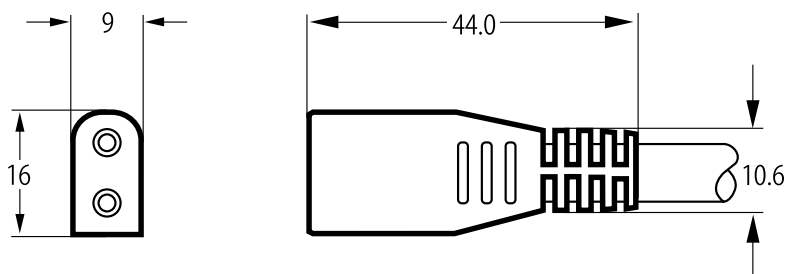

BizLink

TYPE 620

Appliance connector for safety class II

2-pole, polarized
UL 817, CSA C22.2
3 A, 125 V~

Technical drawing

Approvals

Suitable flexible cord types

NISPT-1

18AWG/2C

NISPT-2

18AWG/2C