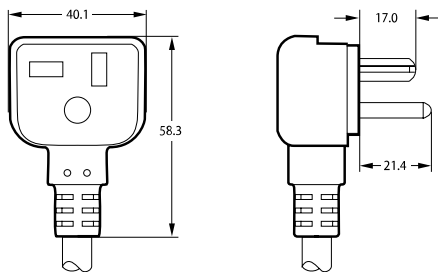

Technical drawing

Approvals

Suitable flexible cord types

HVCTF 3 x 2