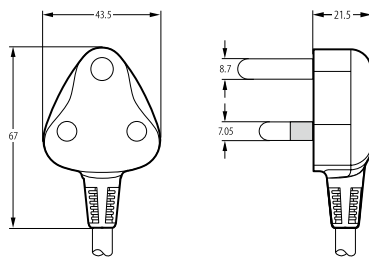

BizLink

TYPE 340 South Africa

Plug for safety class I + II

2-pole plug with/without earthing-contact

SANS 164-1

16 A, 250 V~

pins provided with insulating sleeves, nickel-plated

Technical drawing

Approvals

Suitable flexible cord types

H03VVH2-F	2 x 0.75	H05VVH2-F	2 x 0.75
H05VVH2-F	2 x 1	H05VV-F	2 x 0.75
H05VV-F	2 x 1	H05RN-F	2 x 0.75
H05RN-F	2 x 1	H05RR-F	2 x 0.75
H05RR-F	2 x 1	H03VV-F	3 G 0.75
H03RT-H	3 G 0.75	H03RT-H	3 G 1
H05VV-F	3 G 0.75	H05VV-F	3 G 1
H05VV-F	3 G 1.5	H05RN-F	3 G 0.75
H05RN-F	3 G 1	H05RR-F	3 G 0.75
H05RR-F	3 G 1	H05BQ-F	3 G 1