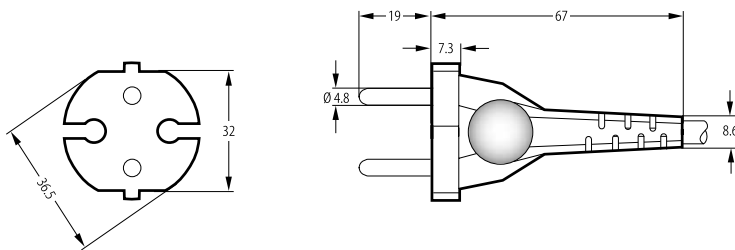

BizLink

TYPE 287

Plug for safety class II

2-pole contour plug

IEC 60884-1, SS XVII-CEE 7

16 A, 250 V~

Technical drawing

Approvals

Suitable flexible cord types

| | | | |
|-------------|----------|-------------|----------|
| H03VVH2-F | 2 x 0.5 | H03VVH2-F | 2 x 0.75 |
| H05VVH2-F | 2 x 0.75 | H05VVH2-F | 2 x 1 |
| H05V2V2H2-F | 2 x 0.75 | H05V2V2H2-F | 2 x 1 |
| H03Z1Z1H2-F | 2 x 0.5 | H03Z1Z1H2-F | 2 x 0.75 |
| H05Z1Z1H2-F | 2 x 0.75 | H05Z1Z1H2-F | 2 x 1 |