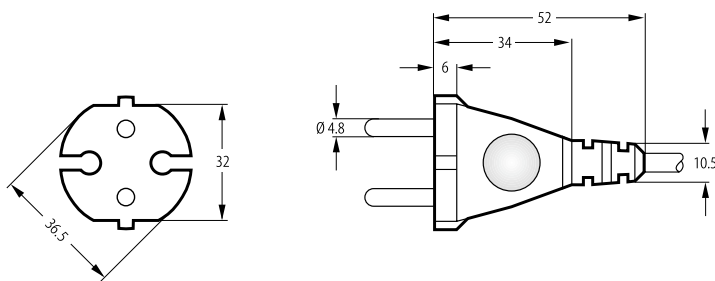

BizLink

TYPE CW4241

Plug for safety class II

2-pole plug

IEC 60884-1, SS XVII-CEE 7

16 A, 250 V~

Technical drawing

Approvals

Suitable flexible cord types

H03VVH2-F	2 x 0.75	H05VVH2-F	2 x 0.75
H05VVH2-F	2 x 1		

Europe: Germany, Norway, Sweden, Denmark, Finland, France, Belgium, Netherlands, Austria, Italy