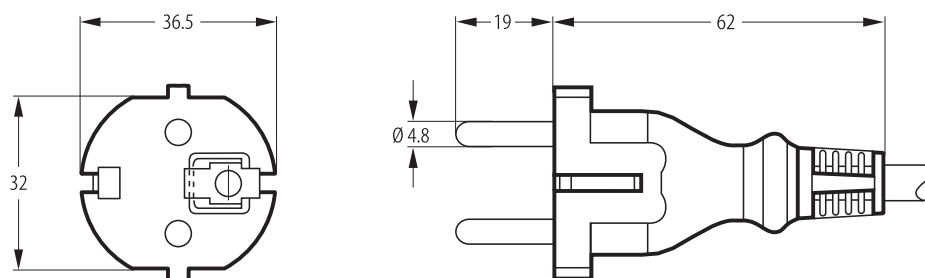

BizLink

TYPE 365

Plug for safety class I

2-pole plug with dual earthing-contacts, available with double insulation

IEC 60884-1, SS VII-CEE 7, KC 60884-1, KSC 8305
16 A, 250 V~

Technical drawing

Approvals

Suitable flexible cord types

Europe

H03VV-F	3 G 0.75	H05VV-F	3 G 0.75
H05VV-F	3 G 1	H05VV-F	3 G 1.5
H05V2V2-F	3 G 0.75	H05V2V2-F	3 G 1
H05V2V2-F	3 G 1.5	H03RT-H	3 G 0.75
H03RT-H	3 G 1	H05RR-F	3 G 0.75
H05RR-F	3 G 1	H05RR-F	3 G 1.5
H05RN-F	3 G 0.75	H05RN-F	3 G 1
H07RN-F	3 G 1	H07RN-F	3 G 1.5
H05Z1Z1-F*	3 G 0.75	H05Z1Z1-F*	3 G 1
H05Z1Z1-F*	3 G 1.5	H05BQ-F	3 G 1
H03Z1Z1-F*	3 G 0.75	H07BQ-F	3 G 1
H07BQ-F	3 G 1.5		

Korea

H03VV-F	3 G 0.5	H03VV-F	3 G 0.75
H03V2V2-F	3 G 0.5	H03V2V2-F	3 G 0.75
H05VV-F	3 G 0.75	H05VV-F	3 G 1
H05VV-F	3 G 1.5	H05V2V2-F	3 G 0.75
H05V2V2-F	3 G 1	H05V2V2-F	3 G 1.5

TYPE 365

Suitable flexible cord types