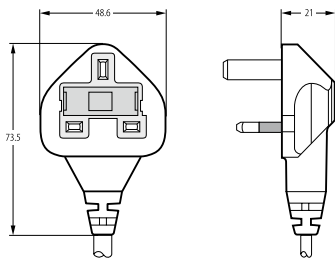

BizLink

TYPE CW3202

Plug for safety class II

2-pole plug with plastic earthing-contact, and fuse
BS 1363-1, SS 145-1, SASO 2203
Fuse value 3 A/5 A/10 A/13 A
pins provided with insulating sleeves

Technical drawing

Approvals

Suitable flexible cord types

H03VVH2-F	2 x 0.5	H03VVH2-F	2 x 0.75
H05VVH2-F	2 x 0.75	H05VVH2-F	2 x 1
H05V2V2H2-F	2 x 0.75	H05VV-F	2 x 0.75
H05VV-F	2 x 1	H05VV-F	2 x 1.5
H05V2V2-F	2 x 0.75	H05V2V2-F	2 x 1
H05V2V2-F	2 x 1.5	H05V2V2H2-F	2 x 0.75
H05V2V2H2-F	2 x 1	H03Z1Z1H2-F	2 x 0.75
H05Z1Z1H2-F	2 x 0.75	H05Z1Z1H2-F	2 x 1
H03Z1Z1-F	2 x 0.75	H05Z1Z1-F	2 x 0.75
H05Z1Z1-F	2 x 1	H05Z1Z1-F	2 x 1.5