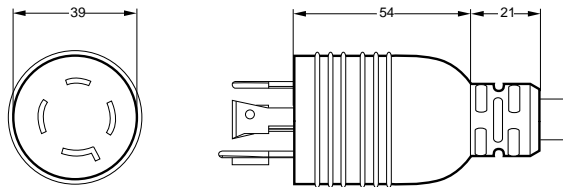

BizLink

TYPE 400

Plug for safety class I

3-pole plug with earthing-contact

UL 817, CSA C22.2, L14-20 P

20 A, 125/150 V~

Technical drawing

Approvals

Suitable flexible cord types

SJTW	AWG 12/4	SJTOW	AWG 12/4
SJT00W	AWG 12/4		