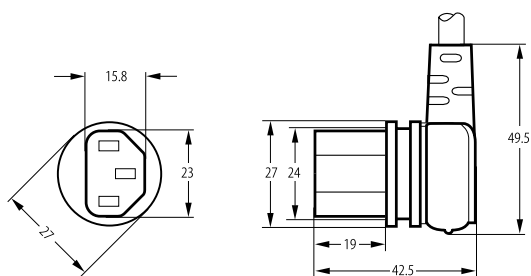

BizLink

TYPE 736

Appliance connector for safety class I

2-pole with earthing contact, angled, SS C 13, splash-proofed by o-ring

IEC 60320-1, SS C 13

10 A, 250 V~

Technical drawing

Approvals