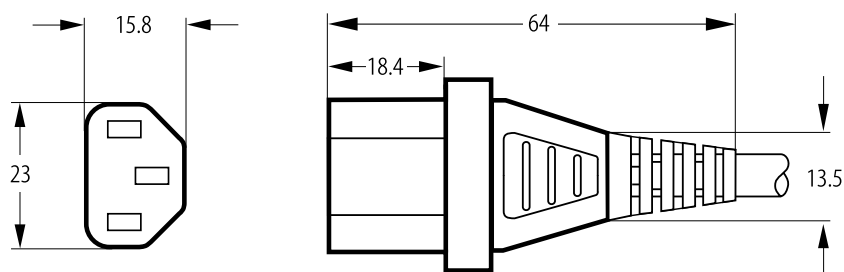

BizLink

TYPE 730

Appliance connector for safety class I

2-pole with earthing-contact

IEC 60320-1, SS C13 / JIS C 8358, GB 17465.1, K60320-1

7 A/10 A/15 A, 250 V~

7 A/10 A/13 A, 125 V~

Technical drawing

Approvals

Suitable flexible cord types

H03VV-F	3 G 0.75	H05VV-F	3 G 0.75
H05VV-F	3 G 1	Japanese cord	3 x 0.75 mm ²
Japanese cord	3 x 1.25 mm ²	Japanese cord	3 x 2.0 mm ²
SVT	18AWG/3C	SVT	16AWG/3C
SJT	18AWG/3C	SJT	16AWG/3C
60227 IEC 53	3 x 0.75	60227 IEC 53	3 x 1
60227 IEC 53	3 x 1.5	60245 IEC 53	3 x 0.75
60245 IEC 53	3 x 1	60245 IEC 57	3 G 0.75
60245 IEC 57	3 x 1	H05Z1Z1-F	3 G 0.75
H05Z1Z1-F	3 G 1		