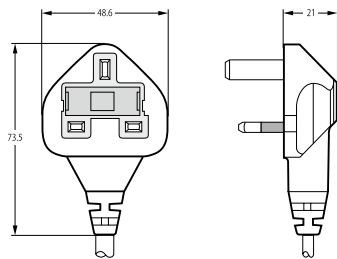

BizLink

TYPE CW3202 UK

Plug for safety class II

2-pole plug with fuse

BS 1363-1, ASTA Standard 121, SS 145-1

pins provided with insulating sleeves, nickel-plated

Technical drawing

Approvals

Suitable flexible cord types

| | | | |
|-------------|----------|-------------|----------|
| H03VVH2-F | 2 x 0.5 | H03VVH2-F | 2 x 0.75 |
| H05VVH2-F | 2 x 0.75 | H05VVH2-F | 2 x 1 |
| H05V2V2H2-F | 2 x 0.75 | H05VV-F | 2 x 0.75 |
| H05VV-F | 2 x 1 | H05VV-F | 2 x 1.5 |
| H05V2V2-F | 2 x 0.75 | H05V2V2-F | 2 x 1 |
| H05V2V2-F | 2 x 1.5 | H05V2V2H2-F | 2 x 0.75 |
| H05V2V2H2-F | 2 x 1 | H03Z1Z1H2-F | 2 x 0.75 |
| H05Z1Z1H2-F | 2 x 0.75 | H05Z1Z1H2-F | 2 x 1 |
| H03Z1Z1-F | 2 x 0.75 | H05Z1Z1-F | 2 x 0.75 |
| H05Z1Z1-F | 2 x 1 | H05Z1Z1-F | 2 x 1.5 |