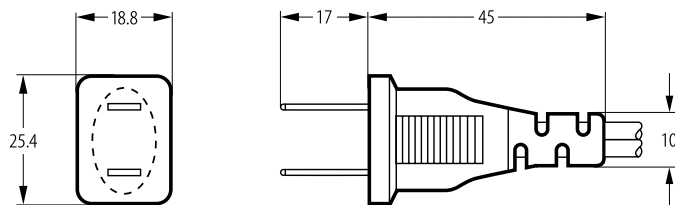

BizLink

TYPE 2150

Plug for safety class II

2-pole plug, Anti-Tracking (Housing type)

JIS C8303

7 A/12 A/15 A, 125 V~

solid metal pins, nickel-plated

Technical drawing

Approvals

Suitable flexible cord types

Japanese cord

2 x 0.75 mm²

Japanese cord

2 x 1.25 mm²

Japanese cord

2 x 2.0 mm²